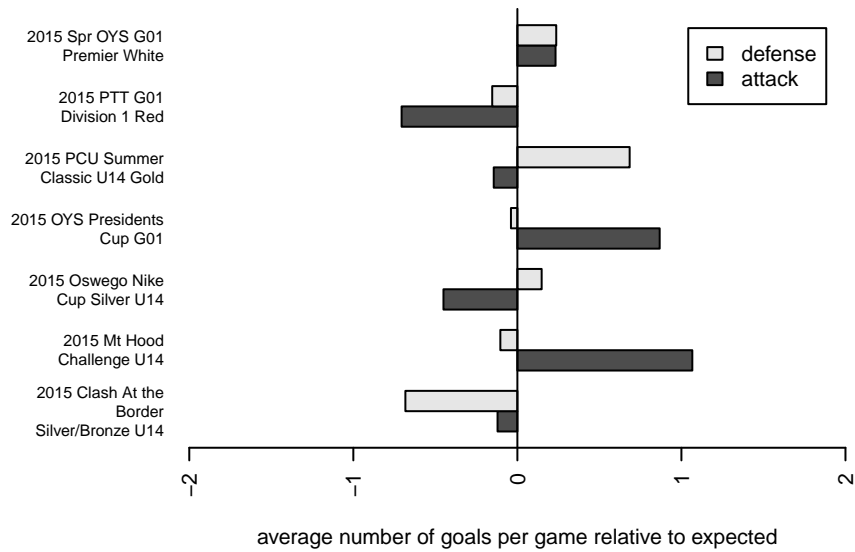

Performance relative to 13 month average