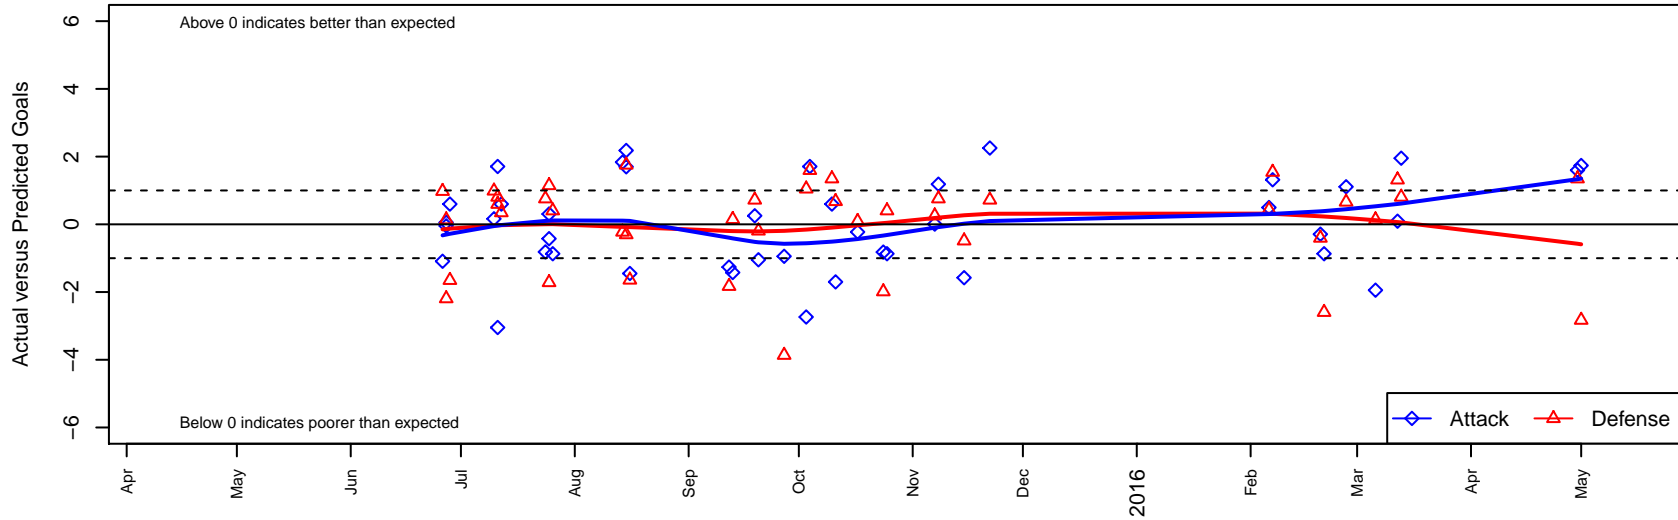

Pacific FC White Ice G01

Pacific FC
 Battleground, WA
 G01 total strength=1239
 attack=7.54 defense=2.78
 fall league = PTT G01 Div 1 Red
 spr league = Spr OYS G01 Premier White

alt names used:
 Pacific FC White G01
 Pacific FC 01 White
 Pacific FC 01 – Lightning
 Pacific FC 01 White
 Pacific FC 01 Ice

Venues played:
 2015 Clash At the Border Silver/Bronze U14
 2015 PCU Summer Classic U14 Gold
 2015 Oswego Nike Cup Silver U14
 2015 Mt Hood Challenge U14
 2015 PTT G01 Division 1 Red
 2015 OYS Presidents Cup G01
 2015 Spr OYS G01 Premier White

Pacific FC White Ice G01
 Dots are actual minus expected GF (blue circles) and GA (red triangles).
 Blue line is smoothed change in attack strength. Red is smoothed change in defense strength.

**attack and defense variance (black dot)
relative to other teams
and top 10 in region**