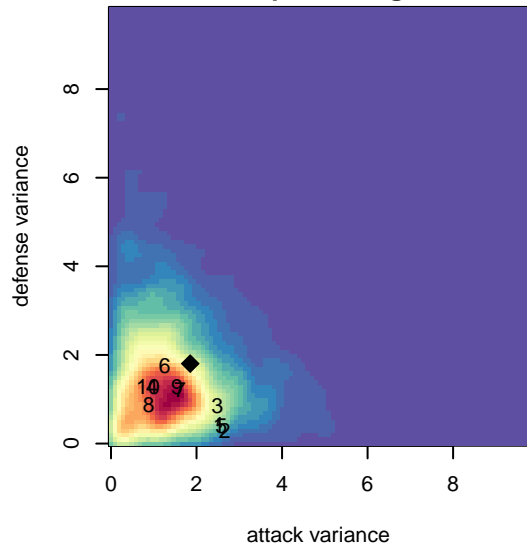

Pacific FC White Ice G01

Pacific FC
 Battleground, WA
 G01 total strength=1239
 attack=7.54 defense=2.78
 fall league = PTT G01 Div 1 Red
 spr league = Spr OYS G01 Premier White

alt names used:
 Pacific FC White G01
 Pacific FC 01 White
 Pacific FC 01 – Lightning
 Pacific FC 01 White
 Pacific FC 01 Ice

Pacific FC White Ice G01
 Dots are actual minus expected GF (blue circles) and GA (red triangles).
 Blue line is smoothed change in attack strength. Red is smoothed change in defense strength.

**attack and defense variance (black dot)
relative to other teams
and top 10 in region**