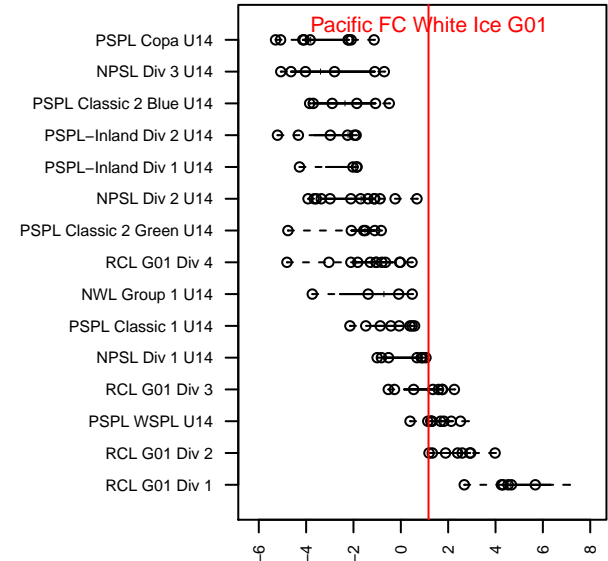

**attack and defense rating
relative to others at age
and all opponents in last 13 months**